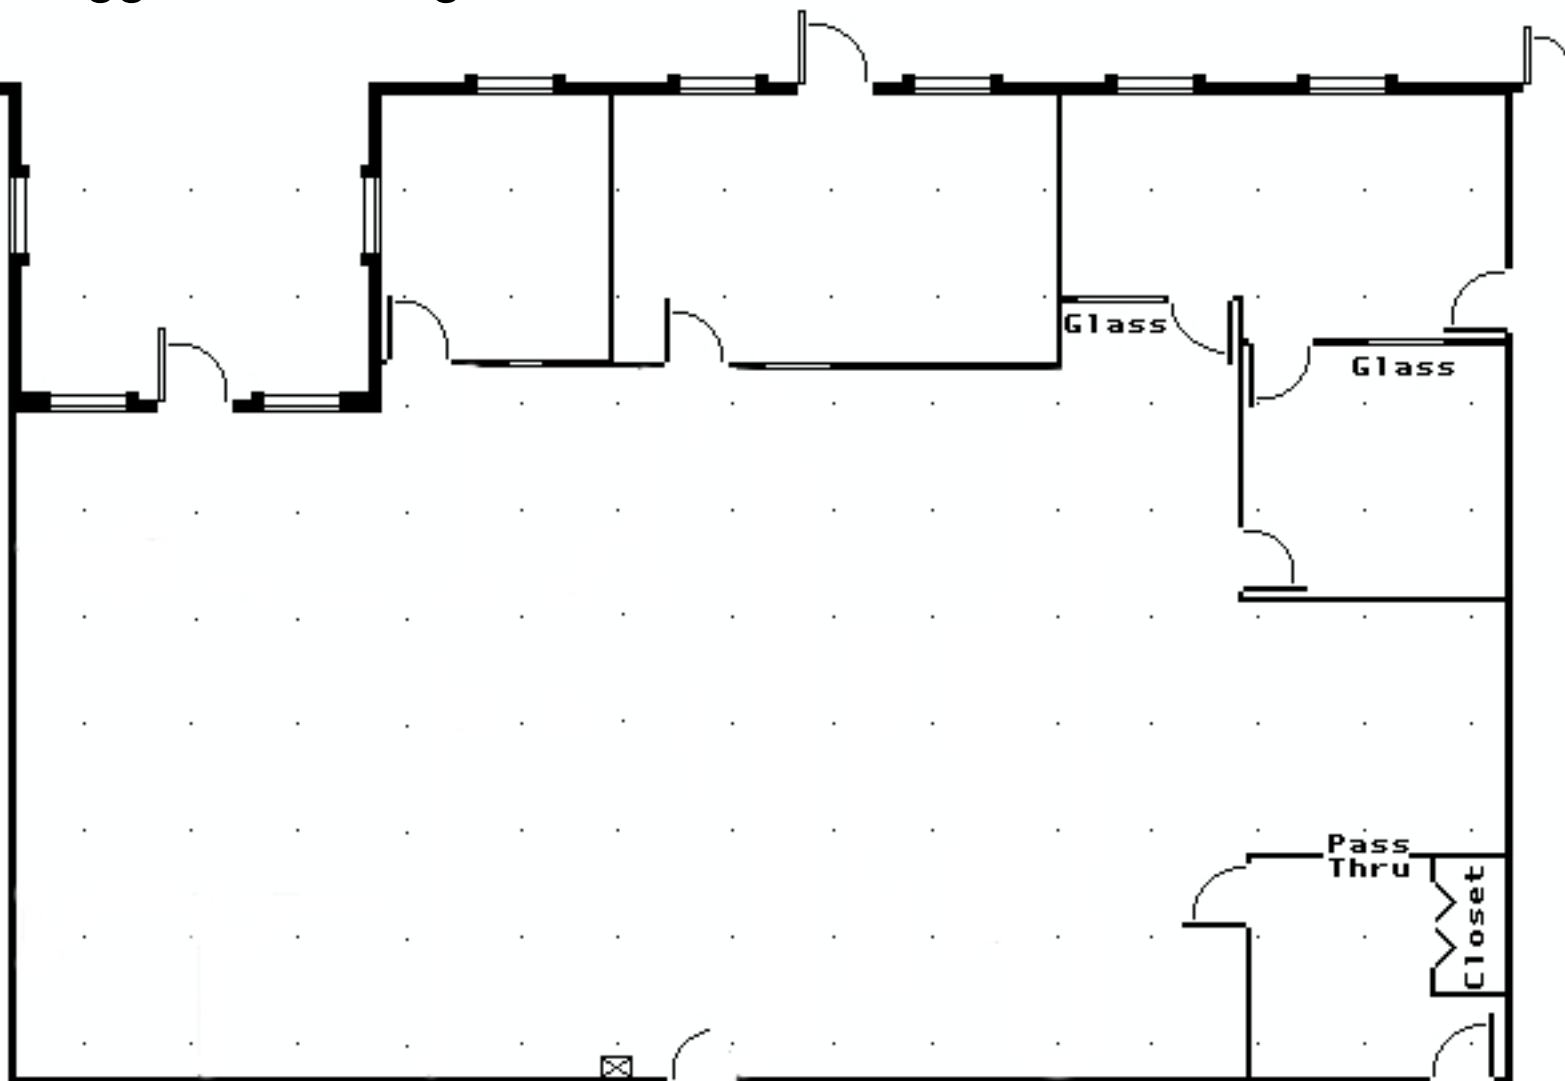

# Existing Configuration

Suite # 9  
541 South Route 441  
Margate, FL 33068

Approximately  
3000 Square Feet

# Suggested Configuration

Suite # 9  
541 South Route 441  
Margate, FL 33068

Approximately  
3000 Square Feet