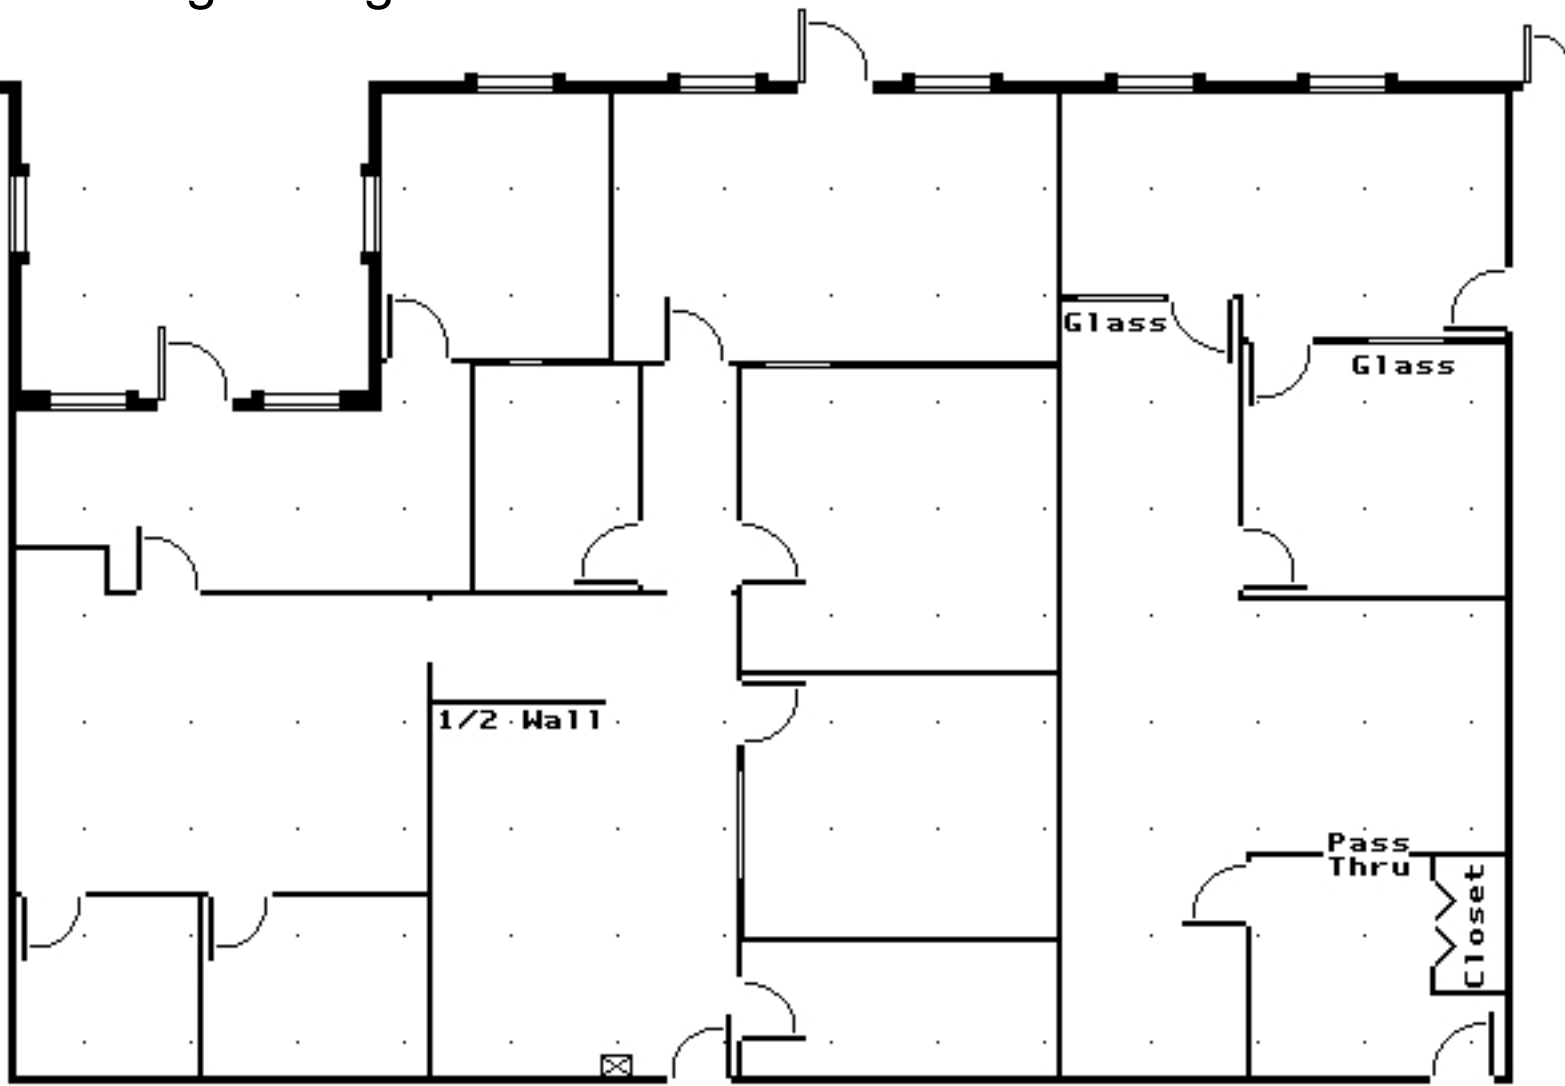

# Existing Configuration

Suite # 9  
541 South Route 441  
Margate, FL 33068

Approximately  
3000 Square Feet

# Suggested Configuration

Suite # 9  
541 South Route 441  
Margate, FL 33068

Approximately  
3000 Square Feet